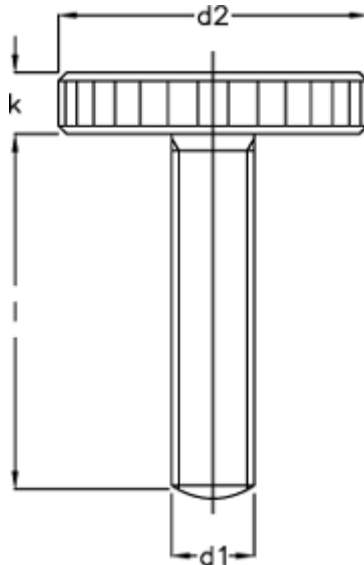

Article number: 20701627

Description: E+G Flat knurled thumb screw DIN 653-M6-40

Measures

d1 = M6

d2 = 24

K = 5.0

Length l = 40